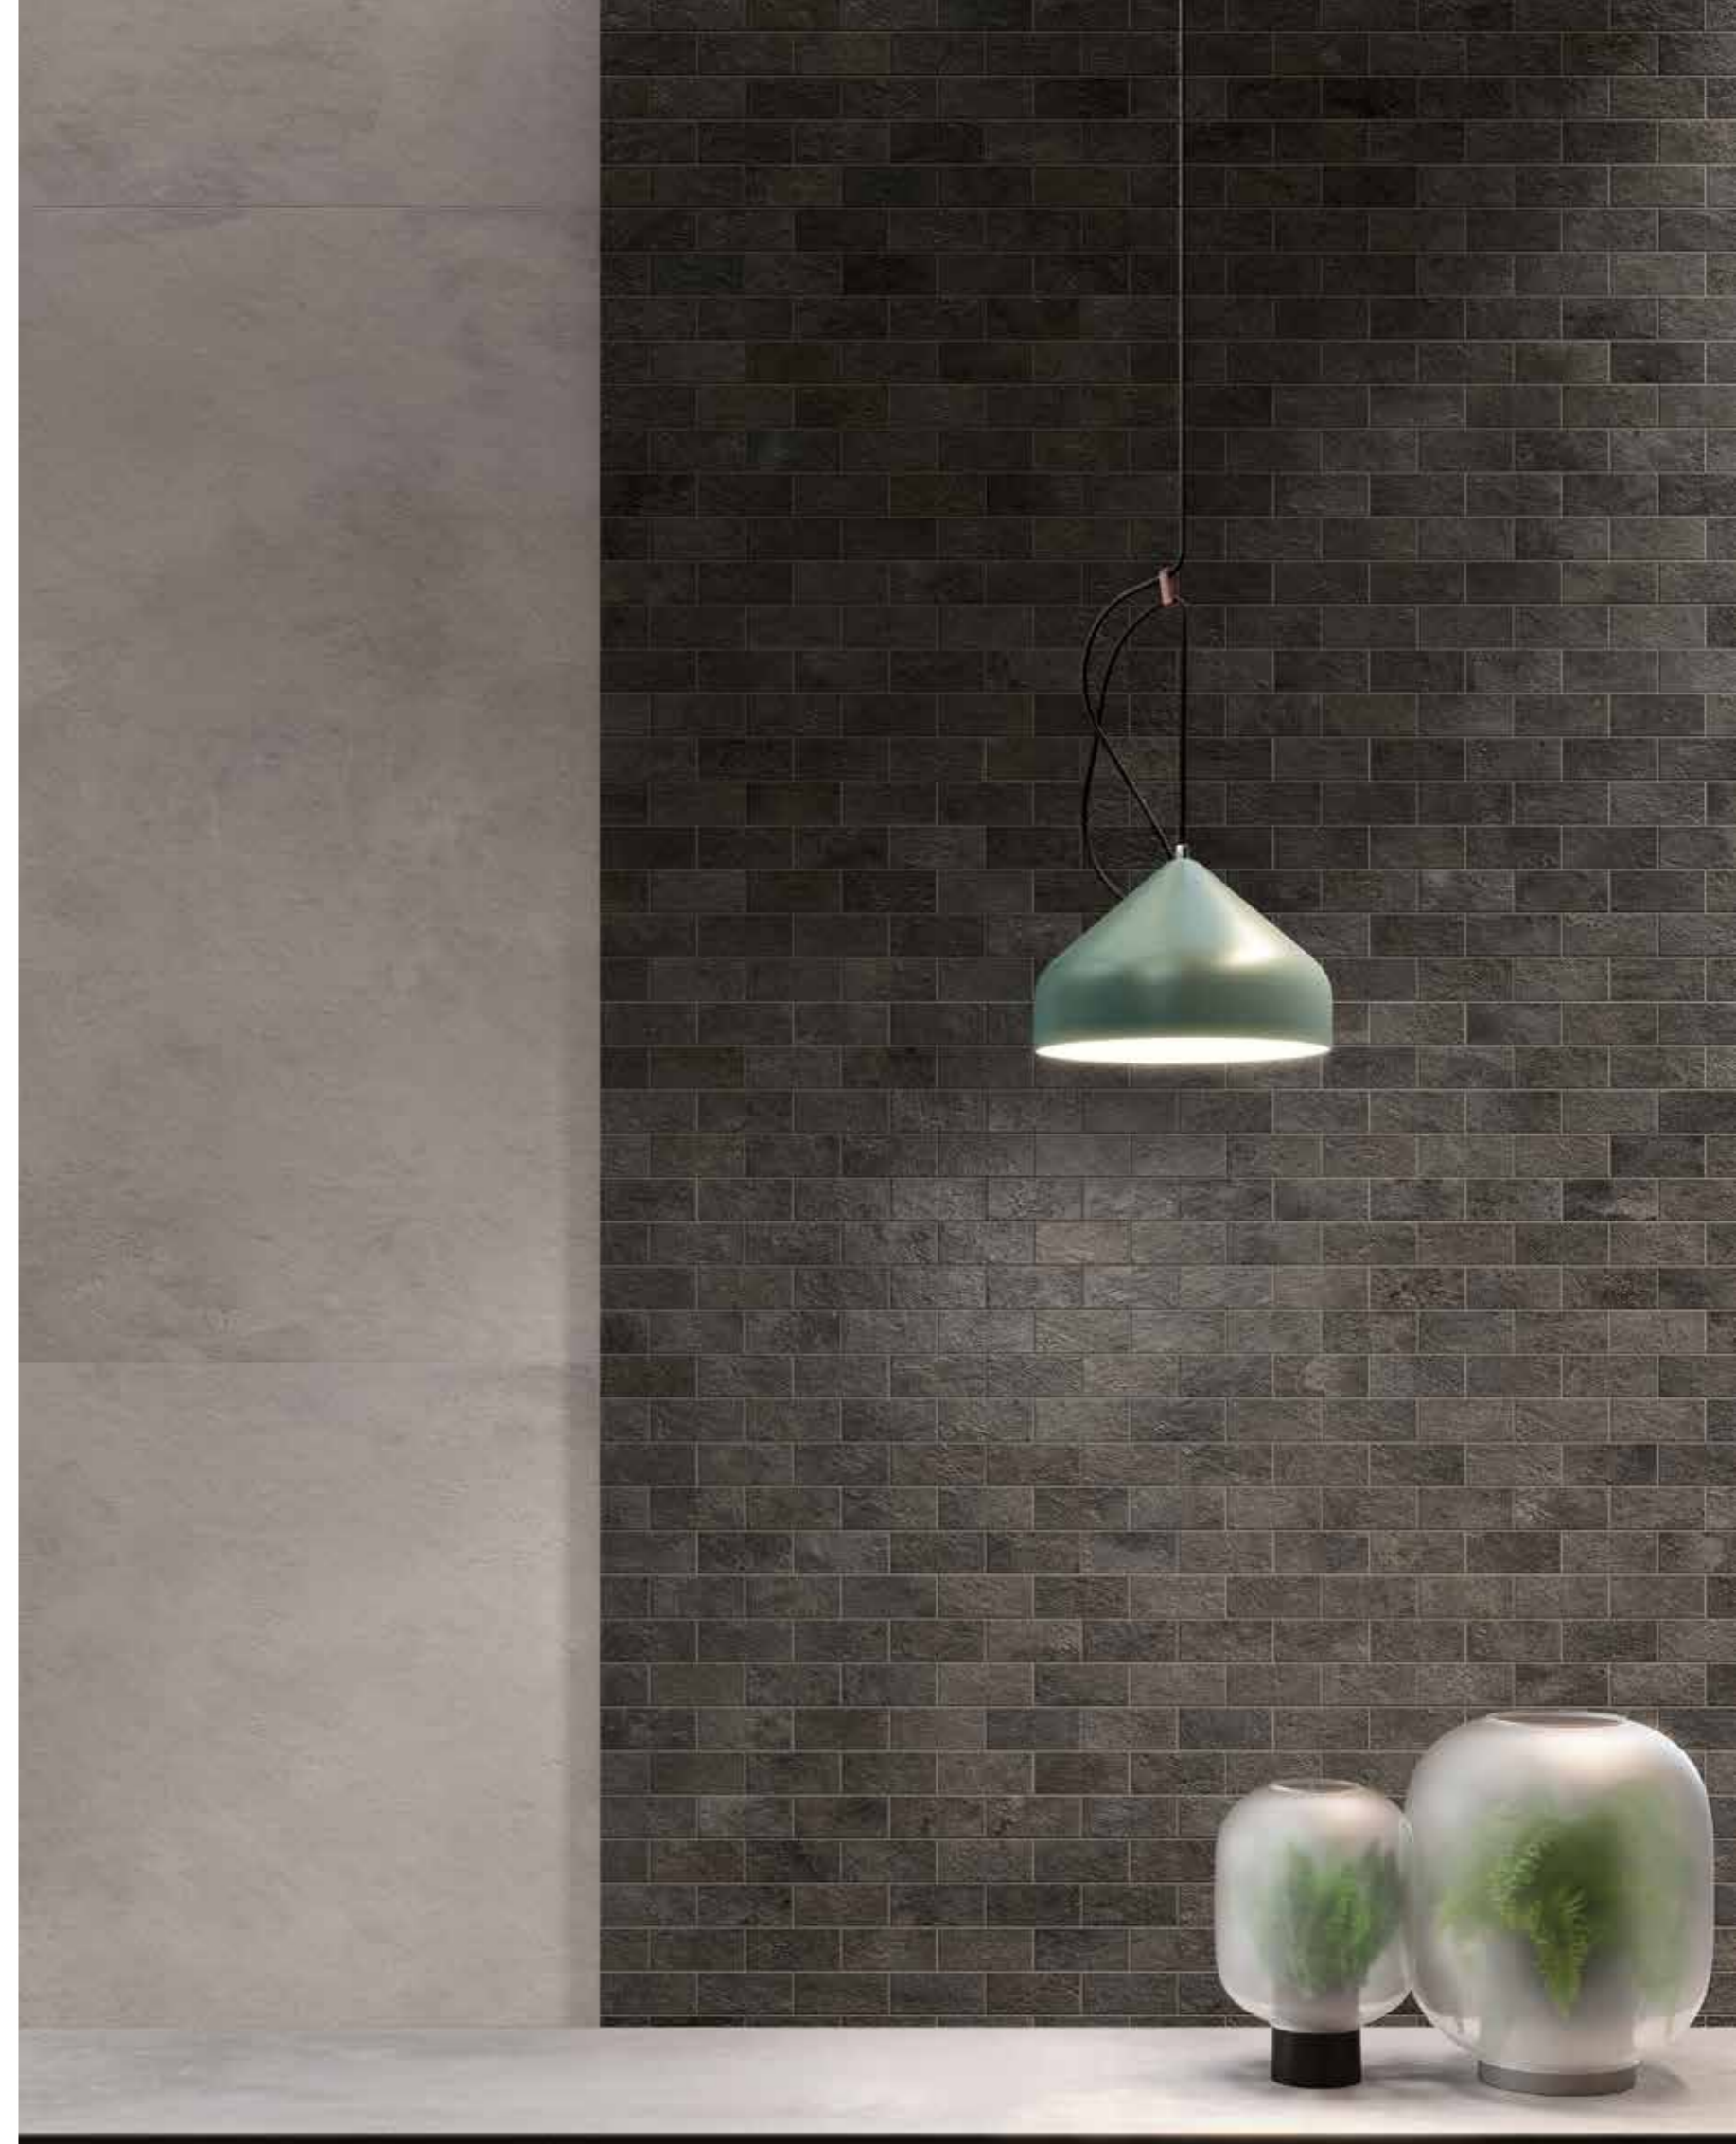

Серфейс Скарлет 60x120 см / Surface Scarlet 60x120 cm

ЦВЕТОВАЯ ГАРМОНИЯ

[RELAX WITH SHADES]