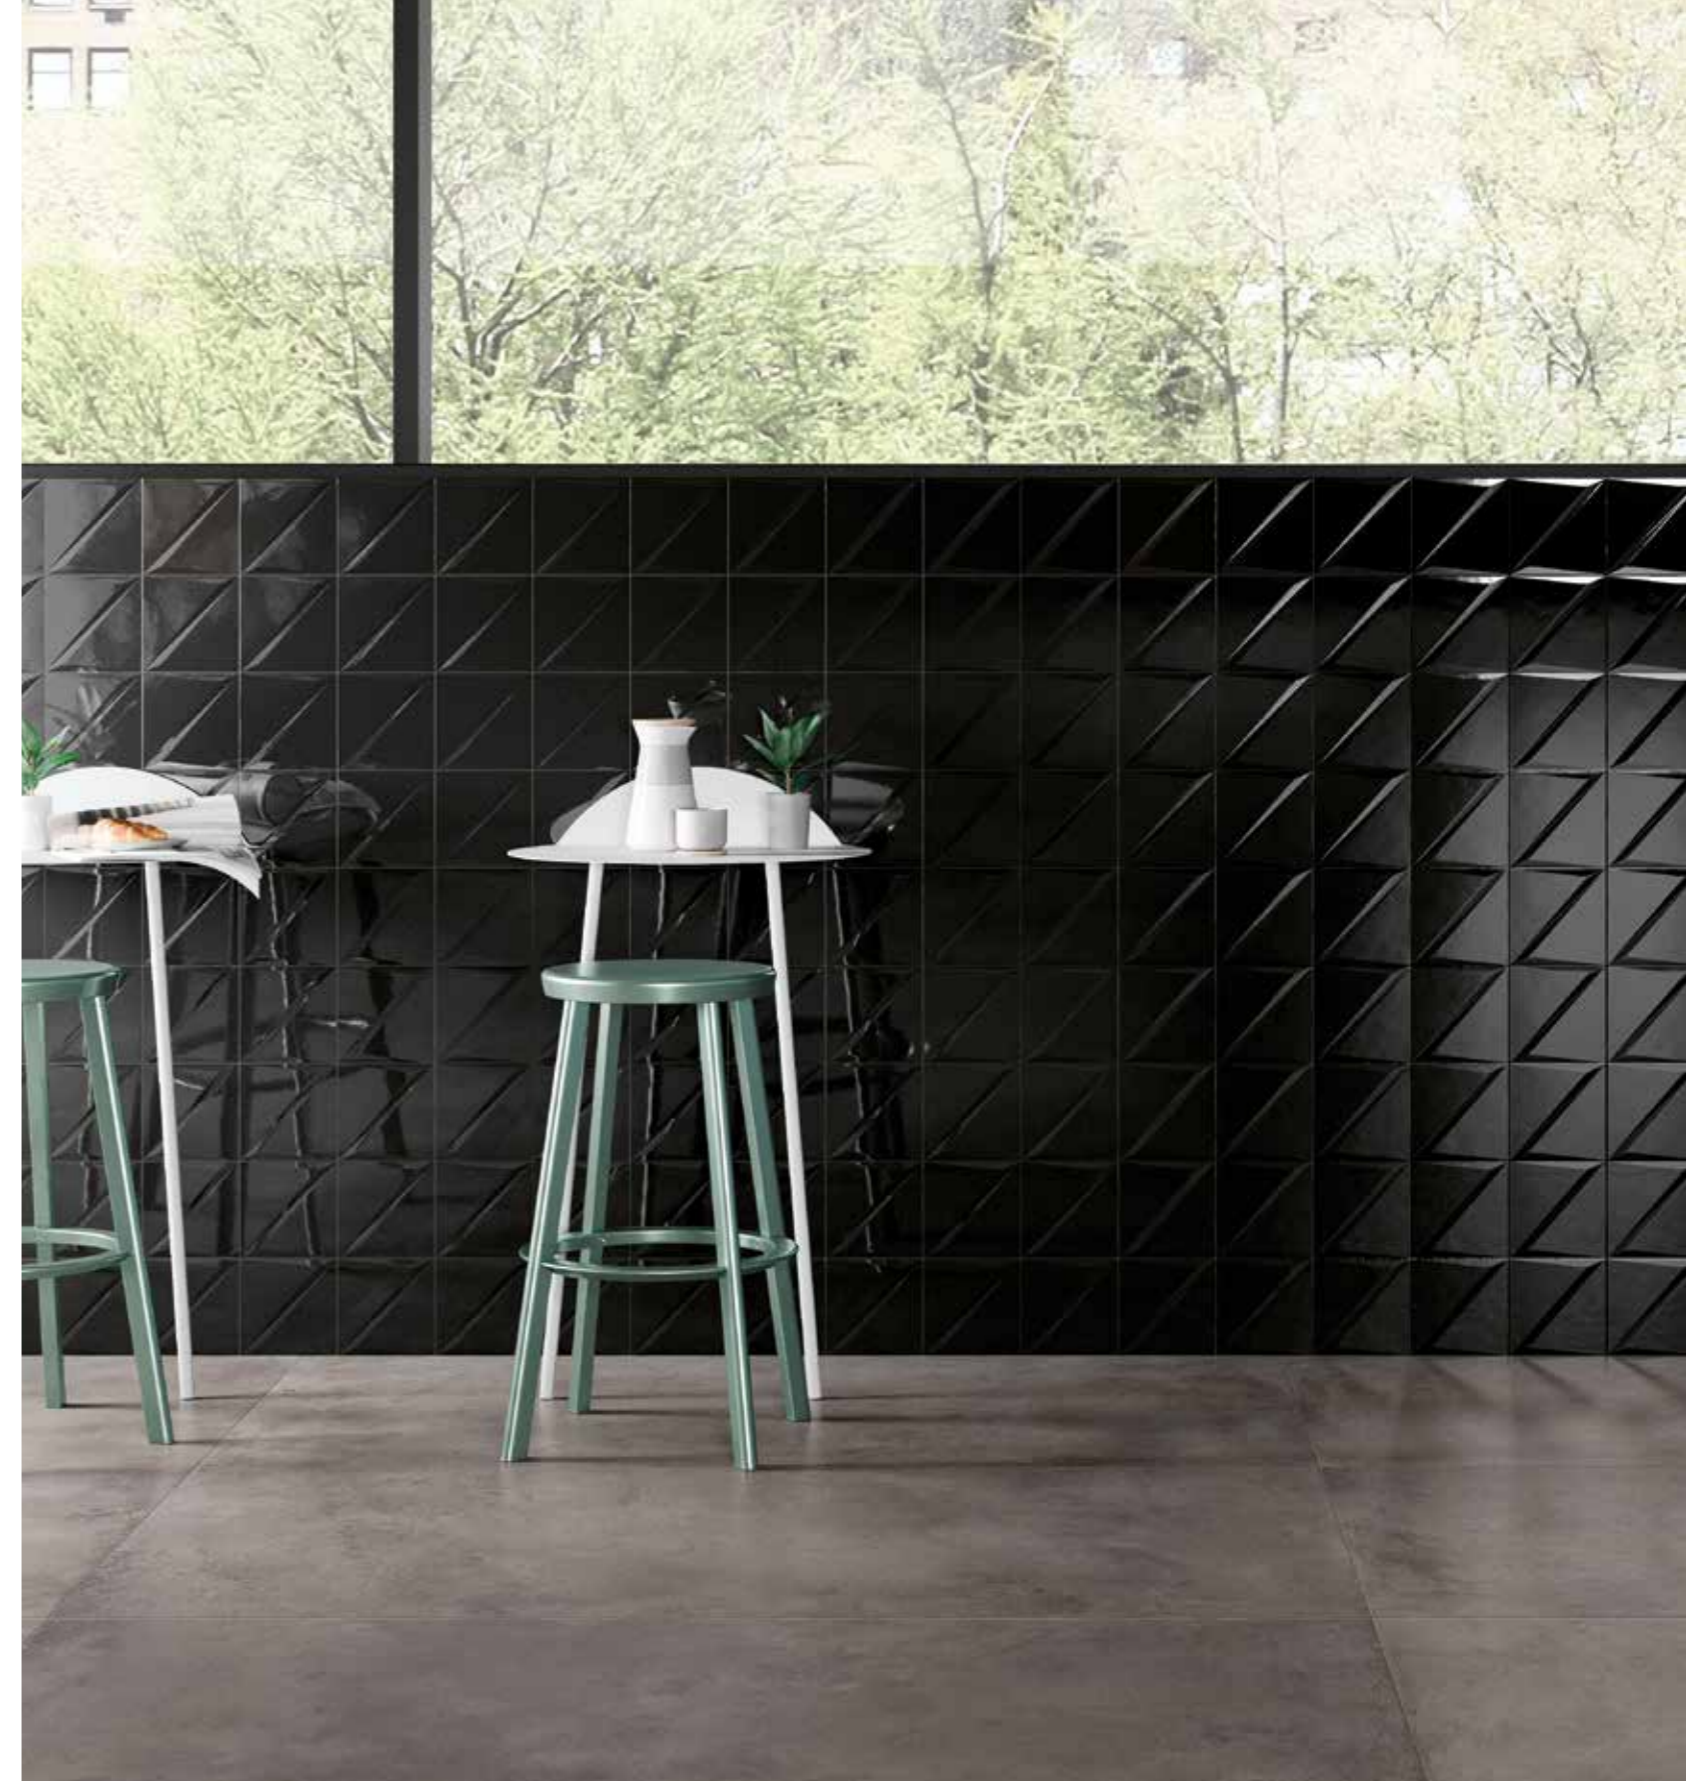

Perfect synergy between minimal style and material nuances: the cement inspiration transmits a sense of depth, underlining the contemporary approach in a space it's pleasant to spend time in.

Блак 80x160 см - Сильвер 80x160 см / Black 80x160 cm - Silver 80x160 cm